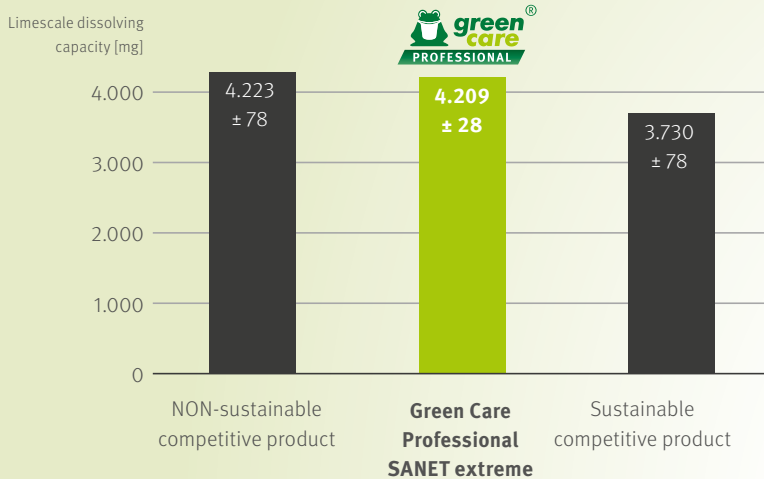

No compromises: Powerful and Sustainable

High-performance sanitary cleaner and descaler

With outstanding quality characteristics, SANET extreme sets new standards in sanitary cleaning:

- ✓ Fastest lime soap removal
- ✓ Highly effective against lime and urine scale, cosmetic residue and rust
- ✓ Shiny results without rework
- ✓ Kind to materials
- ✓ Easy cleaning

The most powerful sustainable sanitary cleaner

Limescale dissolving capacity: Tested by an independent testing institute

Test report number 6476718-01 from 2 February 2023, limescale dissolving capacity according to IKW test method, exposure time of 10 minutes.

Lime soap removal with increasing exposure time

A known, powerful competitive product in professional sanitary cleaning

Green Care Professional SANET extreme:
More powerful and sustainable

■ dirty ■ clean

Illustration of assessment scale for lime soap removal: Soiling of white tiles with lime soap according to IKW method followed by cleaning with different exposure times. Internal test confirmed by an independent testing institute on the basis of IKW recommendation for quality assessment of bathroom cleaner.